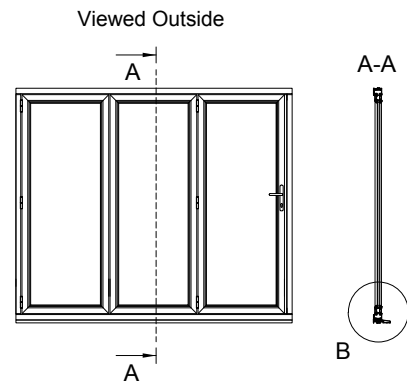

B - Non-Weathered Threshold Detail

Drawing No: OFDL_2.128.1

This information and drawing are the copyright of Origin USA Inc. Copyright is reserved by them and is issued on the condition that it is not copied or disclosed by or to any unauthorized persons without prior consent of Origin USA Inc. All dimensions are in imperial measurements. Do not scale.