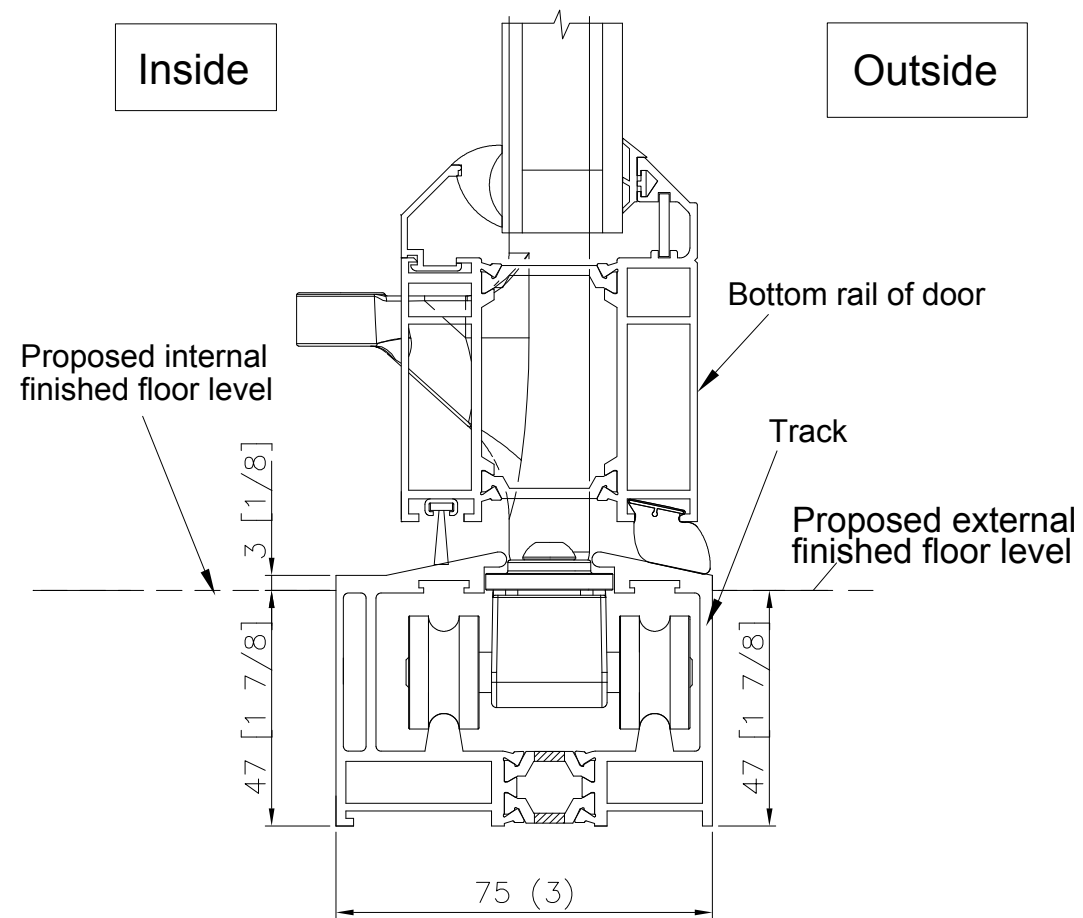

B - Non-Weathered Threshold Detail

Drawing No: OFDL_2.128.1

This information and drawing are the copyright of Origin USA Inc. Copyright is reserved by them and is issued on the condition that it is not copied or disclosed by or to any unauthorized persons without prior consent of Origin USA Inc. All dimensions are in imperial measurements. Do not scale.