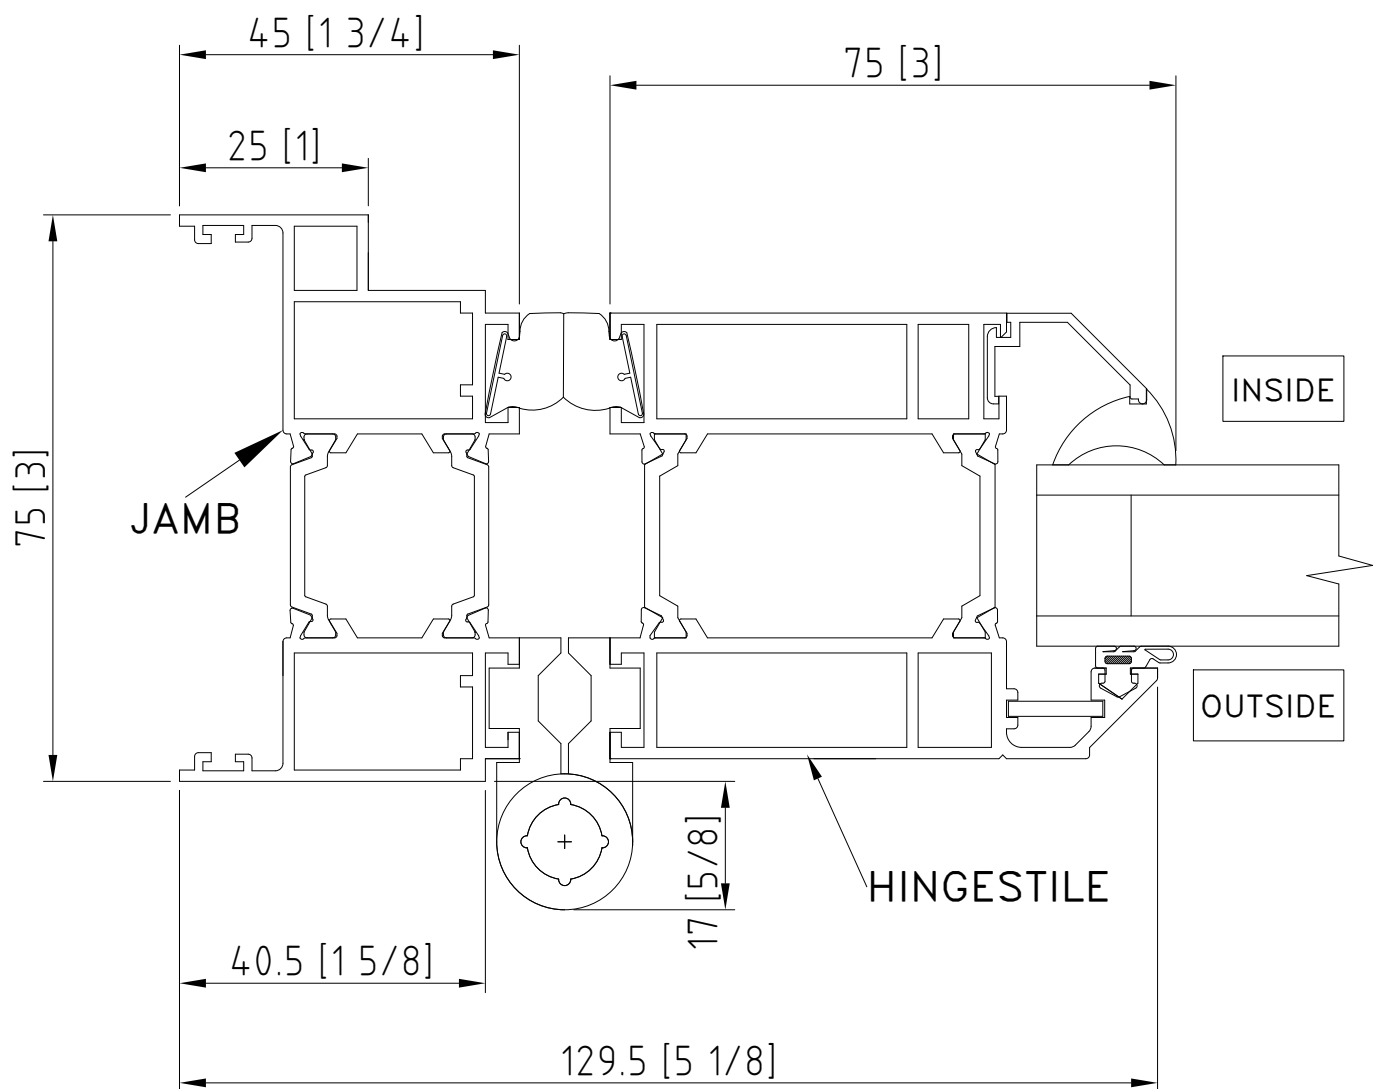

# Hinge Jamb Detail

Doors | Hinge Jamb

Drawing No: OFDL\_2.113.1

This information and drawing are the copyright of Origin USA Inc. Copyright is reserved by them and is issued on the condition that it is not copied or disclosed by or to any unauthorized persons without prior consent of Origin USA Inc. All dimensions are in imperial measurements. Do not scale.