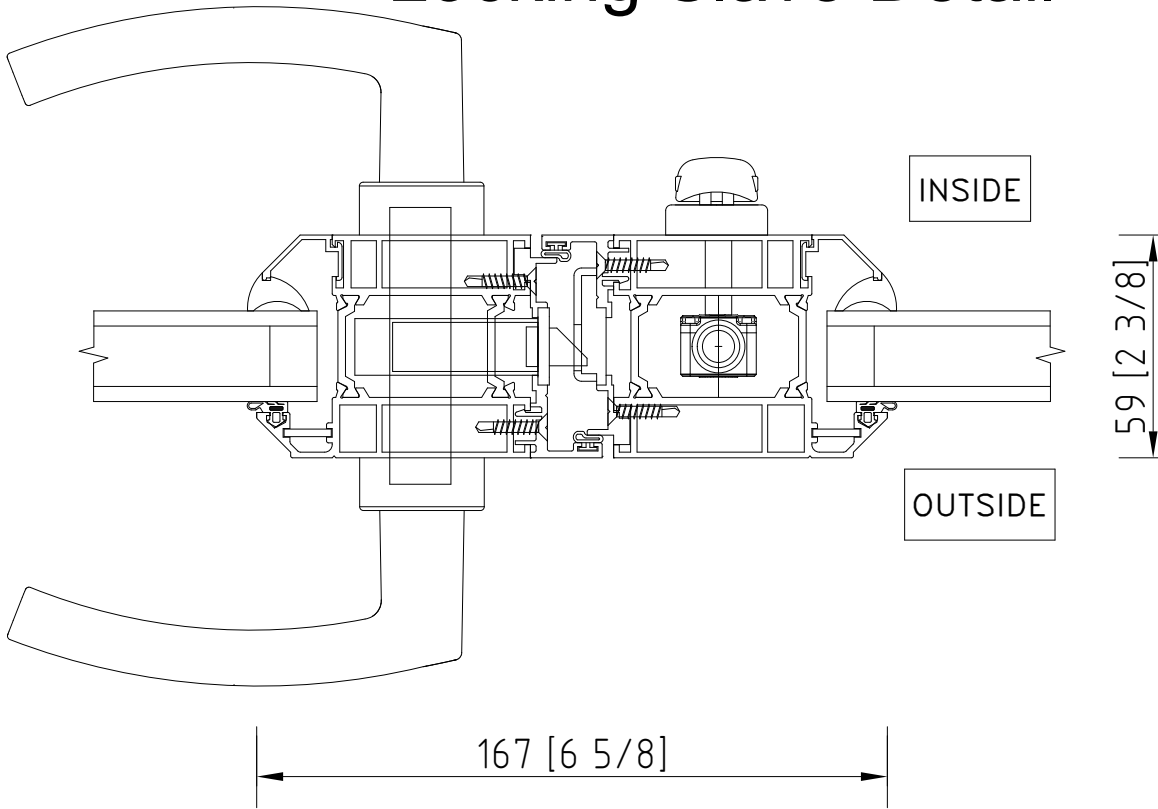

# Locking Slave Detail

## Doors | Locking Slave

Drawing No: OFDL\_2.122.1

This information and drawing are the copyright of Origin USA Inc. Copyright is reserved by them and is issued on the condition that it is not copied or disclosed by or to any unauthorized persons without prior consent of Origin USA Inc. All dimensions are in imperial measurements. Do not scale.