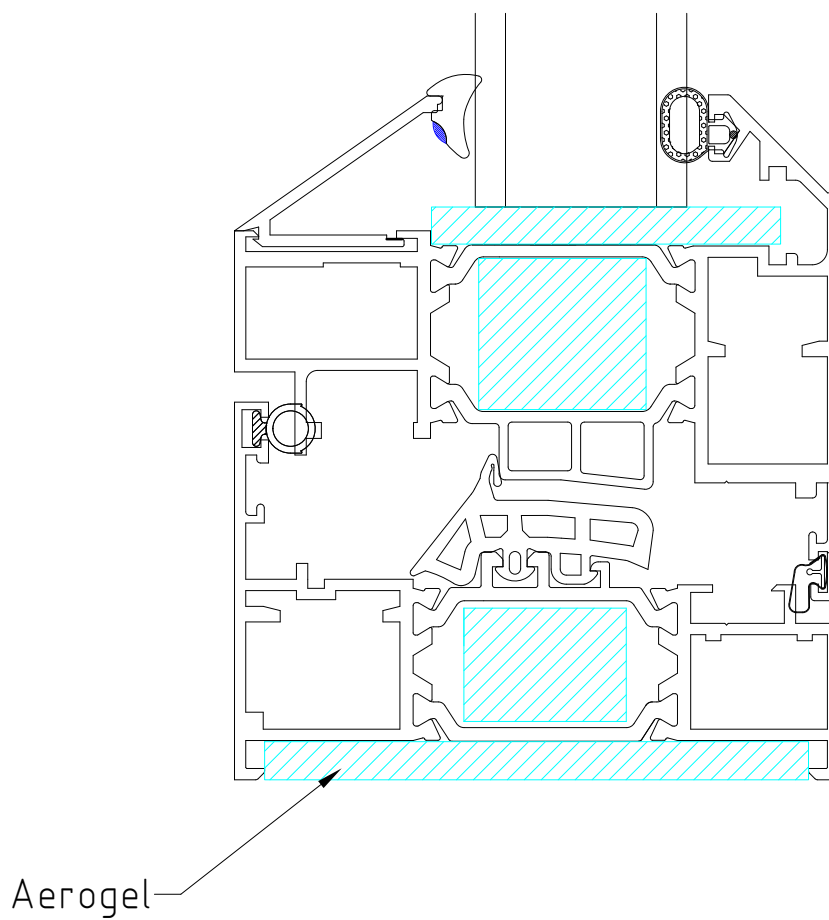

Frame and Sash with Aerogel

Windows | Aerogel Detail Drawing No: OFDL_2.105.1

This information and drawing are the copyright of Origin Frames Limited. Copyright is reserved by them and is issued on the condition that it is not copied or disclosed by or to any unauthorised persons without prior consent of Origin Frames Limited. All dimensions are in mm. Do not scale.