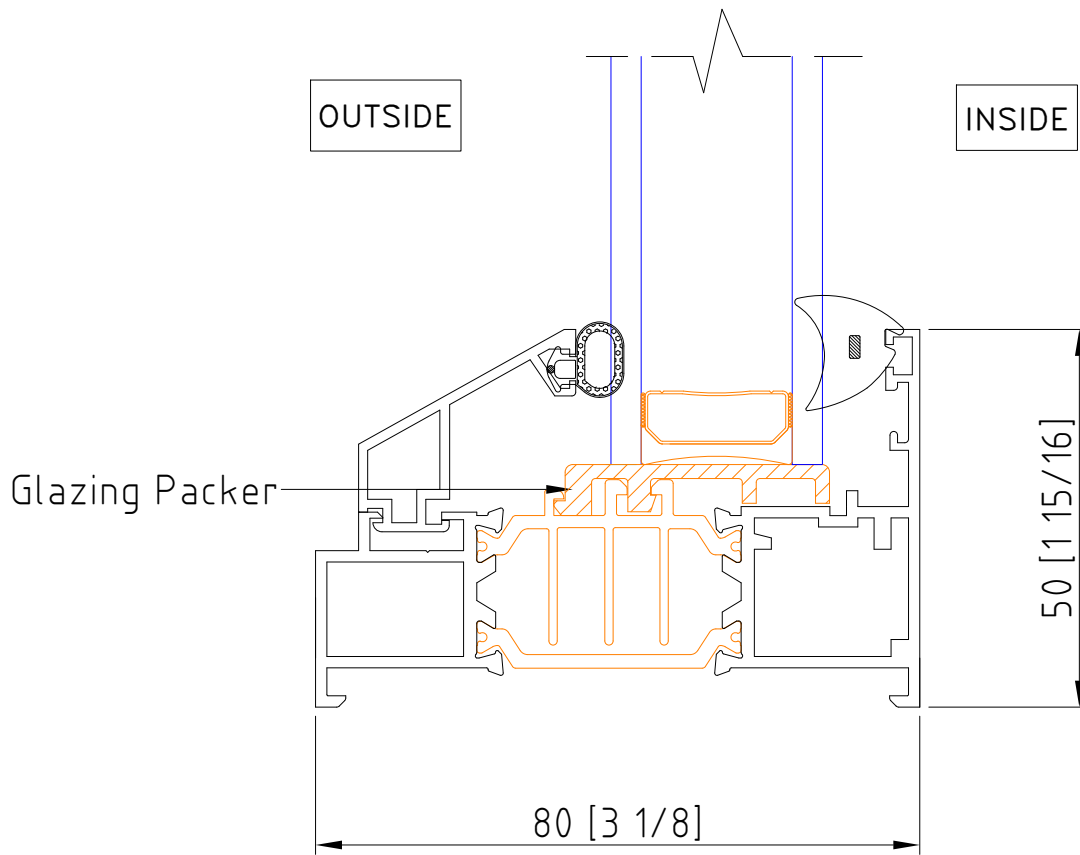

# Fixed Frame With External Bead

Windows | Fixed Frame

Drawing No: OFDL\_2.173.1

This information and drawing are the copyright of Origin Frames Limited. Copyright is reserved by them and is issued on the condition that it is not copied or disclosed by or to any unauthorised persons without prior consent of Origin Frames Limited. All dimensions are in mm. Do not scale.