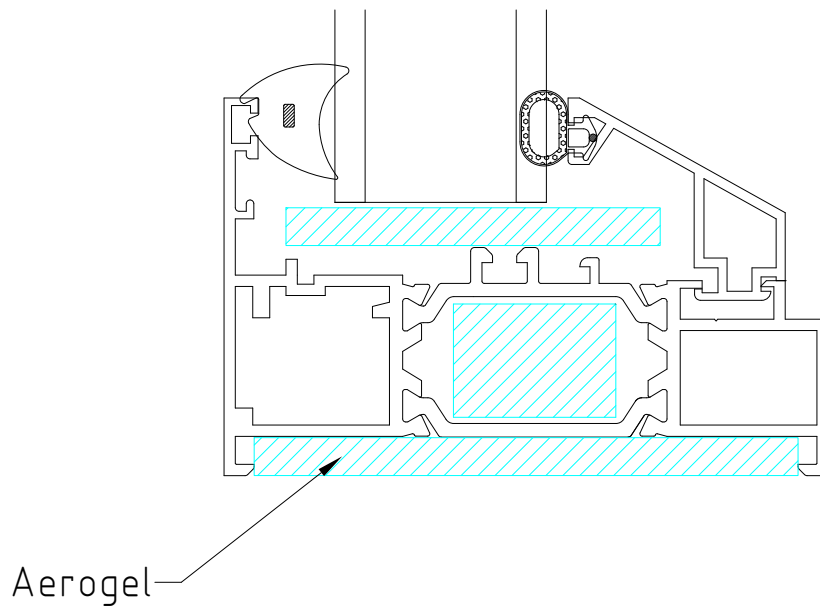

Fixed Frame with Aerogel

Windows | Aerogel Detail Drawing No: OFDL_2.106.1

This information and drawing are the copyright of Origin Frames Limited. Copyright is reserved by them and is issued on the condition that it is not copied or disclosed by or to any unauthorised persons without prior consent of Origin Frames Limited. All dimensions are in mm. Do not scale.