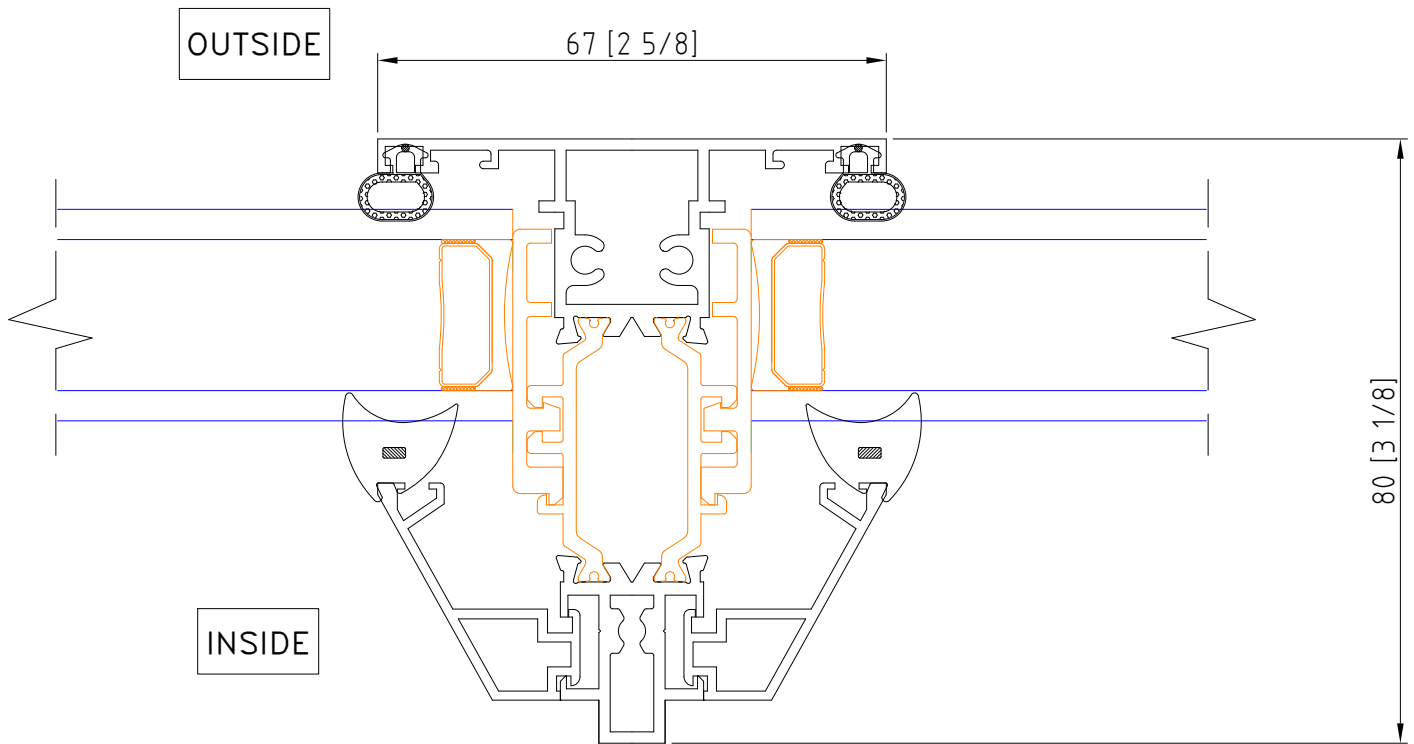

Mullion Sightlines for Internally Beaded Fixed Frames

Windows | Mullion Fixed Drawing No: OFDL_2.108.1

This information and drawing are the copyright of Origin Frames Limited. Copyright is reserved by them and is issued on the condition that it is not copied or disclosed by or to any unauthorised persons without prior consent of Origin Frames Limited. All dimensions are in mm. Do not scale.